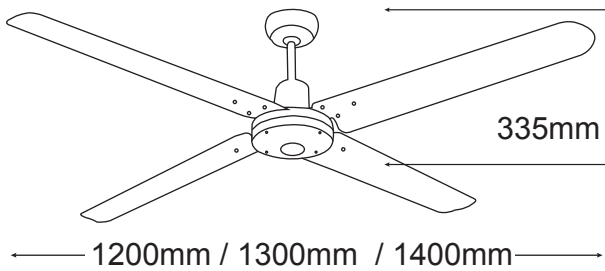

FEATURES

- /// 2 year In Home warranty
- /// High quality brushed nickel and white finishes available
- /// 17 degree blade pitch
- /// Interchangeable blades to make Trisera a 3 blade or a 4 blade ceiling fan
- /// Reversible motor for summer & winter
- /// Available in 1200mm (48"), 1300mm (52"), and 1400mm (56")
- /// Fast fix blade attachment system
- /// 3 speed wall control with light switch included
- /// 304 stainless steel blades on Brushed Nickel models
- /// Silicon coated aluminium blades on White models

DIAGRAMS

FST1234S (1200mm)
FST1334S (1300mm)
FST1434S (1400mm)

FST1234W (1200mm)
FST1334W (1300mm)
FST1434W (1400mm)

		FORWARD/REVERSE			WALL CONTROL	LUMINOUS FLUX	MAX AIR FLOW
		High	Medium	Low			
Trisera Fan 4 Blade - FST1234 FST1334 FST1434	RPM	248/250	183/184	132/133	3 Speed 2 + 3 5µF / 300V	N/A	TBA
	CURRENT	0.23A	0.17A	0.12A			
	POWER	54W	25W	14.6W			