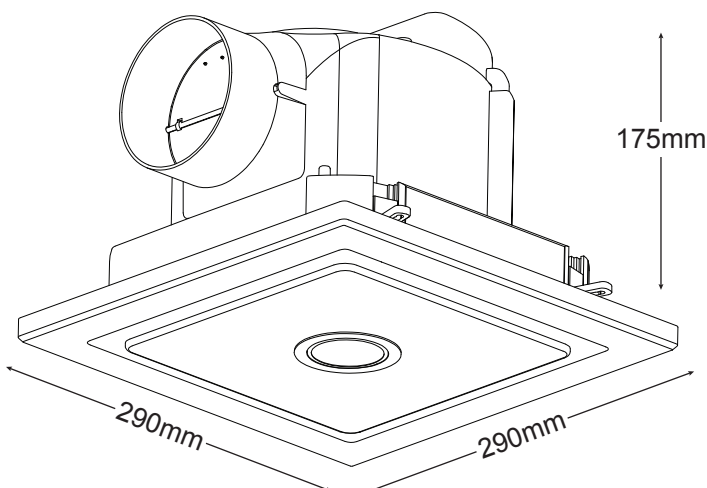

### DIAGRAM

1 x 5W GU10 COB LED Lamp

CUT OUT SIZE 245mm x 245mm

GRILL SIZE 290mm x 290mm

Minimum ceiling depth of 180mm is required