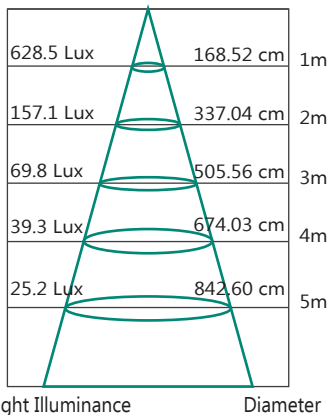

TECHNICAL INFORMATION

Power: 14W
CCT: 5000K (Cool White)
Lumens: 1000lm
Beam Angle: 120°
Hole Cut Out: 70mm
Size (mm): 85mm x 85mm
CRI: ≥80

MLSD5012WD

MLSD5012BD

DIAGRAMS

Lux Distance Curve

Light Distribution Curve (Unit: cd)