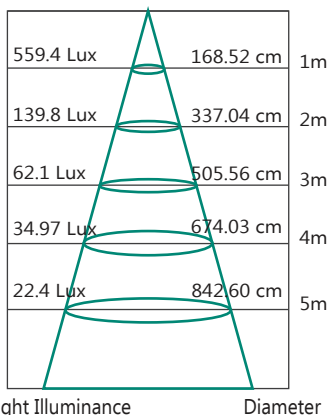

TECHNICAL INFORMATION

Power: 14W
CCT: 3000K (Warm White)
Lumens: 850 lm
Beam Angle: 120°
Hole Cut Out: 70mm
Size (mm): 85mm x 85mm
CRI: ≥80

MLSD3012BD

MLSD3012WD

DIAGRAMS

Lux Distance Curve

Light Distribution Curve (Unit: cd)