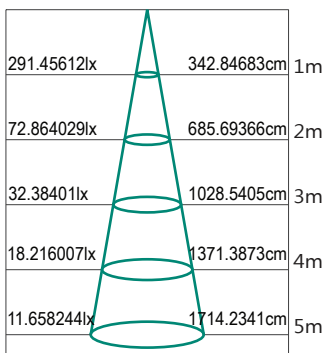

MLSO5040BD

TECHNICAL INFORMATION

Power: 36W
CCT: 5000K (Cool White)
Lumens: 3400lm
Size (mm): 400mm x 400mm

DIAGRAMS

Lux Distance Curve

Height Illuminance Diameter

Polar Curve