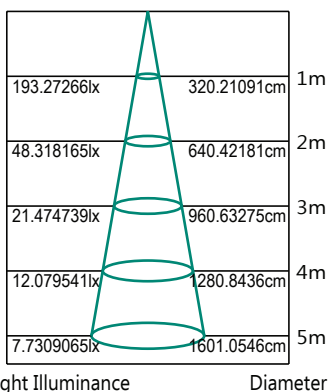

## Razor Square 28W 3000K

The 28w Razor Square oyster is the perfect complement to our Razor Ceiling fan or on its own as a modern oyster light fitting, featuring our custom built mounting system for ease of installation. With a 40mm super slim profile, the Razor produces exceptional light coverage, making it the perfect fitting for any living area or bedroom.

### TECHNICAL INFORMATION

**Power:** 28W  
**CCT:** 3000K (Warm White)  
**Lumens:** 2200lm  
**Size (mm):** 255mm x 40mm  
**CRI:** ≥83

### DIAGRAMS

Lux-Distance Diagram

Polar Curve

MLRSO3028WD

MLRSO3028BD