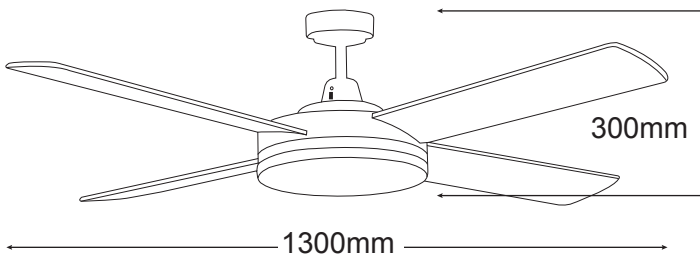

DIAGRAMS

	FORWARD/REVERSE			WALL CONTROL	LUMINOUS FLUX	MAX AIR FLOW
	High	Medium	Low			
RPM	191/187	141/140	97/91	3 Speed 2 + 3 5µF / 300V	2050lm	226m³ min-1
CURRENT	0.22A	0.16A	0.12A			
POWER	53.7W	29.4W	15.3W