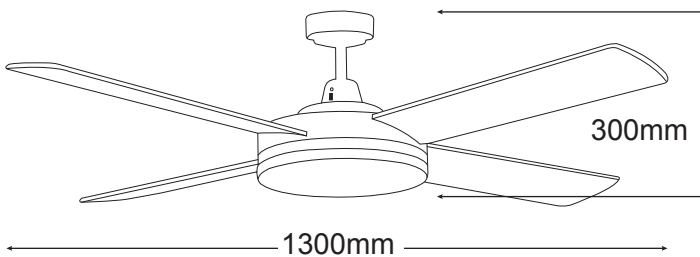

DIAGRAMS

	FORWARD/REVERSE			WALL CONTROL	LUMINOUS FLUX	MAX AIR FLOW
	High	Medium	Low			
RPM	191/187	141/140	97/91	3 Speed 2 + 3 5µF / 300V	1845lm	226m³ min-1
CURRENT	0.22A	0.16A	0.12A			
POWER	53.7W	29.4W	15.3W