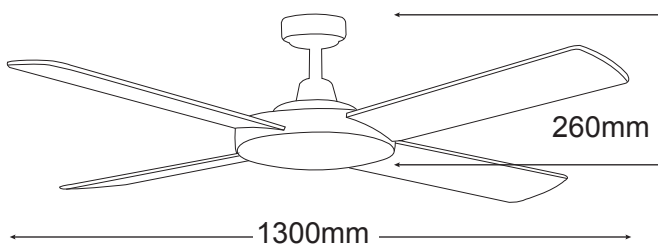

DIAGRAMS

	FORWARD/REVERSE			WALL CONTROL	LUMINOUS FLUX	MAX AIR FLOW
	High	Medium	Low			
RPM	191/187	141/140	97/91	3 Speed 2 + 3 5µF / 300V	N/A	226m³ min⁻¹
CURRENT	0.22A	0.16A	0.12A			
POWER	53.7W	29.4W	15.3W