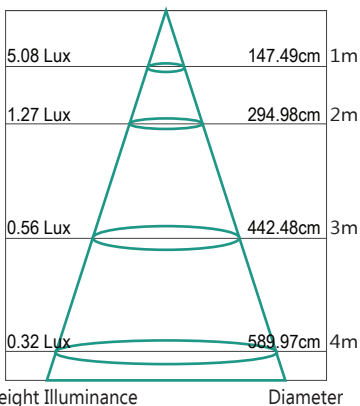

TECHNICAL INFORMATION

Power: 2.45W per globe
CCT: 3000K (Warm White)
Lumens: 200lm per globe
Beam Angle: 360°
CRI: ≥80

DIAGRAMS

* Graphs based on single globe

Lux Distance Curve

Light Distribution Curve (Unit: cd)