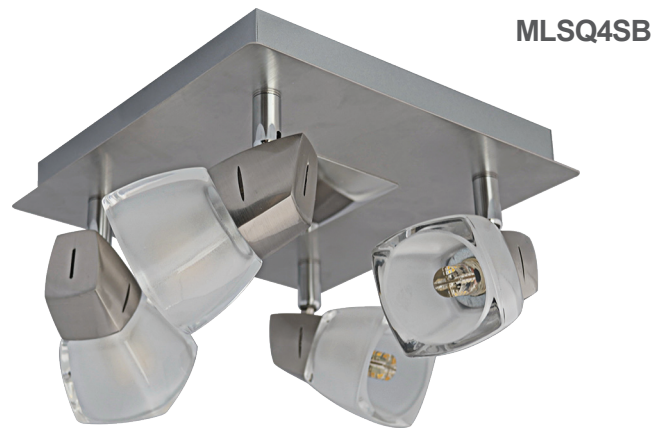

Quartz **LED**

Quartz 4 Square Plate

The Martec Quartz 4 Square Plate spot light provides a simple, yet elegant solution for households that want a quick installation spot light in any room of the house. Perfect for highlighting a painting, or an accent wall in a house, the Quartz 4 square plate spot light is available in a modern brushed aluminium finish.

FEATURES

- /// 3 Year replacement warranty
- /// Modern, sleek design
- /// 360 degree lighting
- /// Super-efficient 2.4W LED
- /// Compact, simplistic design retrofits standard G9 fittings

TECHNICAL INFORMATION

Power: 2.45W per globe
CCT: 3000K (Warm White)
Lumens: 200lm per globe
Beam Angle: 360°
CRI: ≥80

DIAGRAMS

* Graphs based on single globe

Lux Distance Curve

Light Distribution Curve (Unit: cd)