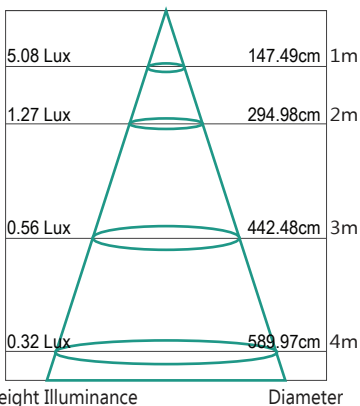

Power: 2.45W per globe
CCT: 3000K (Warm White)
Lumens: 200lm per globe
Beam Angle: 360°
CRI: ≥80

DIAGRAMS

* Graphs based on single globe

Lux Distance Curve

Light Distribution Curve (Unit: cd)