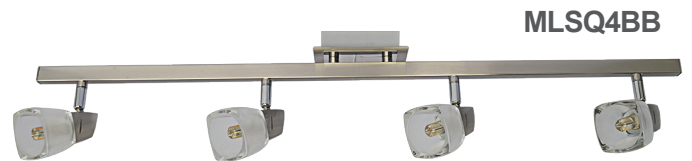

Quartz **LED**

Quartz 4 Light Bar

The new Martec Quartz Track spot light provides a simple, yet elegant solution for households that want a simple installation track spot light for hallways, living rooms or kitchens. The Quartz is perfect for highlighting a painting or photos in a hallways, accent walls in a living room, or kitchen benches, and has the ability to change out the globes easily.

FEATURES

- /// 3 Year replacement warranty
- /// Modern, sleek design
- /// 360 degree lighting
- /// Super-efficient 2.4W LED
- /// Compact, simplistic design retrofits standard G9 fittings

MLSQ4BB

TECHNICAL INFORMATION

Power: 2.45W per globe
CCT: 3000K (Warm White)
Lumens: 200lm per globe
Beam Angle: 360°
CRI: ≥80

DIAGRAMS

* Graphs based on single globe

Lux Distance Curve

Light Distribution Curve (Unit: cd)