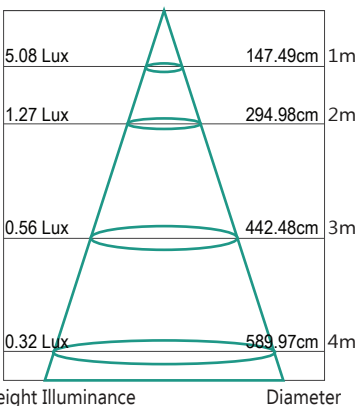

Power: 2.45W per globe
CCT: 3000K (Warm White)
Lumens: 200lm per globe
Beam Angle: 360°
CRI: ≥80

DIAGRAMS

* Graphs based on single globe

Lux Distance Curve

Light Distribution Curve (Unit: cd)