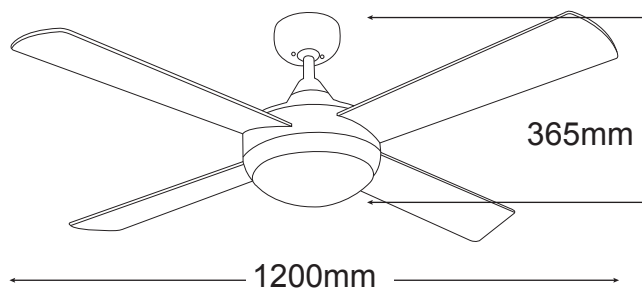

DIAGRAMS

	FORWARD/REVERSE			WALL CONTROL	LUMINOUS FLUX	MAX AIR FLOW
	High	Medium	Low			
RPM	190/193	145	105	3 Speed 2 + 3 5µF / 400V	GLS: Global Compatible	TBA
CURRENT	0.22A	0.16A	0.14A			
POWER	55W	30W	16W