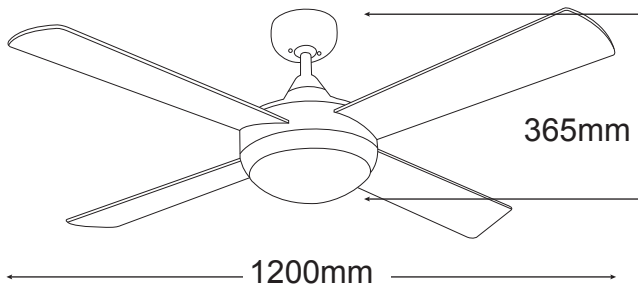

DIAGRAMS

	FORWARD/REVERSE			WALL CONTROL	LUMINOUS FLUX	MAX AIR FLOW
	High	Medium	Low			
RPM	190/193	145	105	3 Speed 2 + 3 5µF / 400V	GLS: Global Compatible	TBA
CURRENT	0.22A	0.16A	0.14A			
POWER	55W	30W	16W