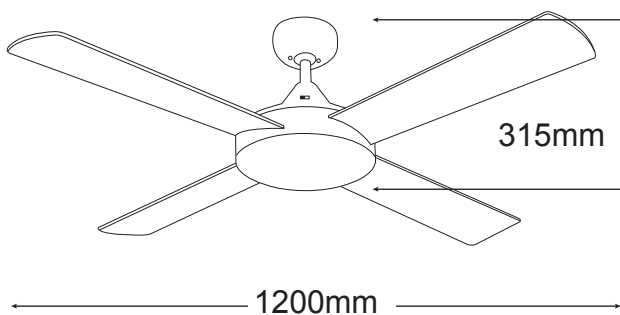

DIAGRAMS

	FORWARD/REVERSE			WALL CONTROL	LUMINOUS FLUX	MAX AIR FLOW
	High	Medium	Low			
RPM	190/193	145	105	3 Speed 2 + 3 5µF / 300V	N/A	TBA
CURRENT	0.23A/ 0.214A	0.16A	0.14A			
POWER	55W	30W	16W