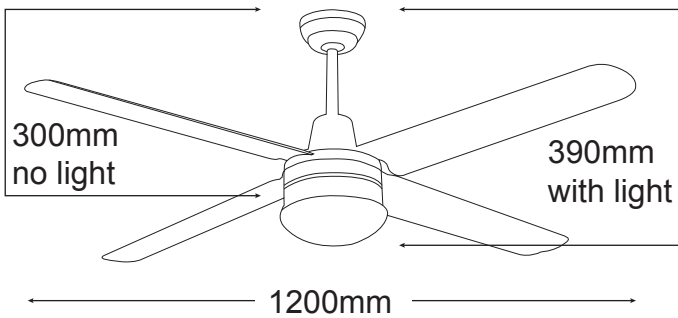

DIAGRAMS

	FORWARD/REVERSE			WALL CONTROL	LUMINOUS FLUX	MAX AIR FLOW
	High	Medium	Low			
RPM	252/271	169/204	96/116	3 Speed 2 + 3 5µF / 400V	N/A	TBA
CURRENT	0.356A	0.249A	0.166A			
POWER	74.2W	35.1W	15.3W