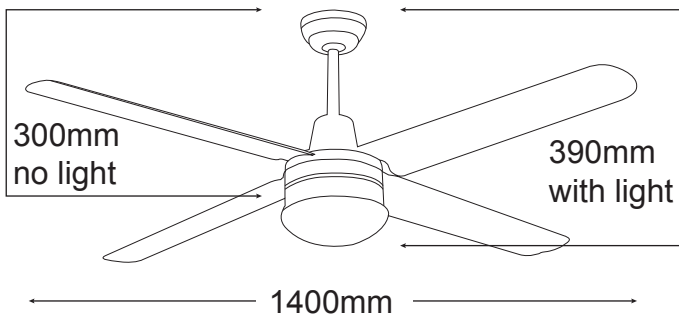

DIAGRAMS

	FORWARD/REVERSE			WALL CONTROL	LUMINOUS FLUX	MAX AIR FLOW
	High	Medium	Low			
RPM	238/261	179/207	106/130	3 Speed 2 + 3 5µF / 400V	N/A	TBA
CURRENT	0.356A	0.289A	0.198A			
POWER	81.5W	50W	22.6W