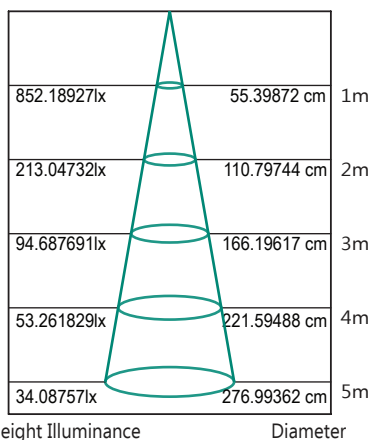

Power: 7W per head
CCT: 3000K (Warm White)
Lumens: 510lm per head
Beam Angle: 38°
CRI: ≥84

DIAGRAMS

MLSM3020B

MLSM3020W

Lux Distance Curve

Polar Curve