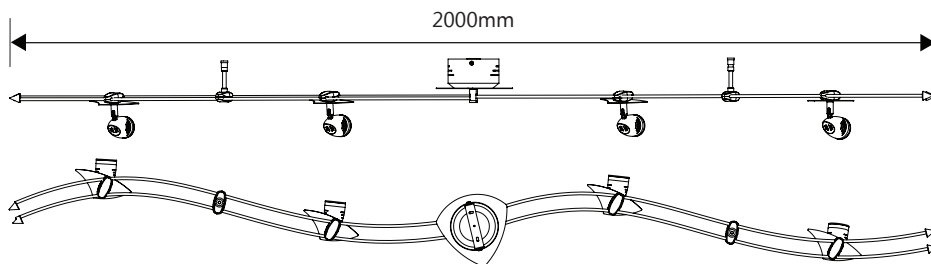

Power: 7W per head
CCT: 3000K (Warm White)
Lumens: 510lm per head
Beam Angle: 38°
CRI: ≥84

DIAGRAMS

MLSM3020B

MLSM3020W

Lux Distance Curve

Polar Curve