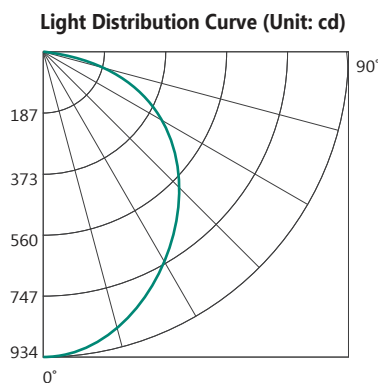

Lunar

Lunar 38W 5000K

The Lunar oyster 38W lamp is designed to fit flush to a ceiling or wall utilising the custom built mounting system included. With a 40mm super slim profile, the Lunar produces exceptional light coverage. Super easy installation make the Lunar the perfect addition to any study or work-room, providing incredible light coverage, without shadows.

TECHNICAL INFORMATION

Power: 38W
CCT: 5000K (Cool White)
Lumens: 2710lm
Beam Angle: 120°
Hole Cut Out: N/A
Size (mm): 300mm x 40mm
CRI: ≥80

DIAGRAMS

MLLO5038BD

MLLO5038WD