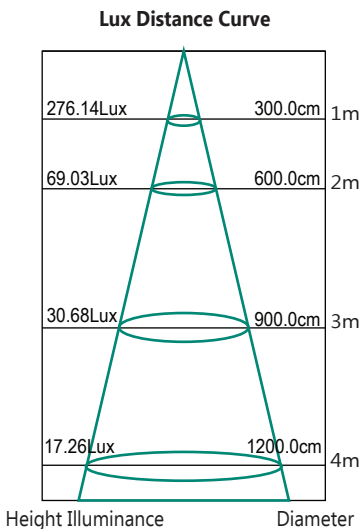

Lunar

Lunar 38W 5000K

The Lunar oyster 38W lamp is designed to fit flush to a ceiling or wall utilising the custom built mounting system included. With a 40mm super slim profile, the Lunar produces exceptional light coverage. Super easy installation make the Lunar the perfect addition to any study or work-room, providing incredible light coverage, without shadows.

TECHNICAL INFORMATION

Power: 38W
CCT: 5000K (Cool White)
Lumens: 2710lm
Beam Angle: 120°
Hole Cut Out: N/A
Size (mm): 300mm x 40mm
CRI: ≥80

DIAGRAMS

MLLO5038BD

MLLO5038WD