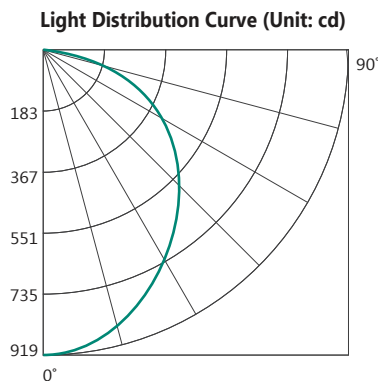

Lunar

Lunar 38W 3000K

The Lunar oyster 38W lamp is designed to fit flush to a ceiling or wall utilising the custom built mounting system included. With a 40mm super slim profile, the Lunar produces exceptional light coverage. Super easy installation make the Lunar the perfect addition to any study or work-room, providing incredible light coverage, without shadows.

TECHNICAL INFORMATION

Power: 38W
CCT: 3000K (Warm White)
Lumens: 2650lm
Beam Angle: 120°
Hole Cut Out: N/A
Size (mm): 300mm x 40mm
CRI: ≥80

DIAGRAMS

MLLO3038BD

MLLO3038WD