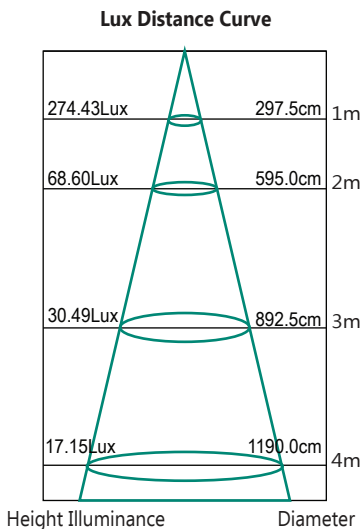

Lunar

Lunar 38W 3000K

The Lunar oyster 38W lamp is designed to fit flush to a ceiling or wall utilising the custom built mounting system included. With a 40mm super slim profile, the Lunar produces exceptional light coverage. Super easy installation make the Lunar the perfect addition to any study or work-room, providing incredible light coverage, without shadows.

TECHNICAL INFORMATION

Power: 38W
CCT: 3000K (Warm White)
Lumens: 2650lm
Beam Angle: 120°
Hole Cut Out: N/A
Size (mm): 300mm x 40mm
CRI: ≥80

DIAGRAMS

MLLO3038BD

MLLO3038WD