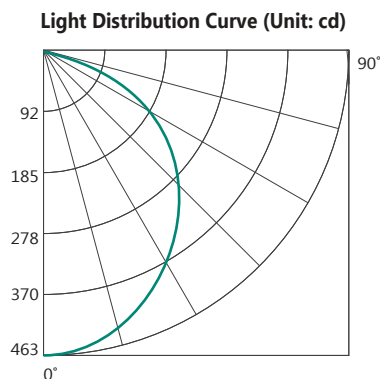

Lunar

Lunar 18W 5000K

The Lunar oyster 18W lamp is designed to fit flush to a ceiling or wall utilising the custom built mounting system included. With a 40mm super slim profile, the Lunar produces exceptional light coverage. Super easy installation make the Lunar the perfect addition to any study or work-room, providing incredible light coverage, without shadows.

TECHNICAL INFORMATION

Power: 18W
CCT: 5000K (Cool White)
Lumens: 1345 lm
Beam Angle: 160°
Hole Cut Out: N/A
Size (mm): 200mm x 40mm
CRI: ≥85

DIAGRAMS

MLLO5018WD

MLLO5018BD