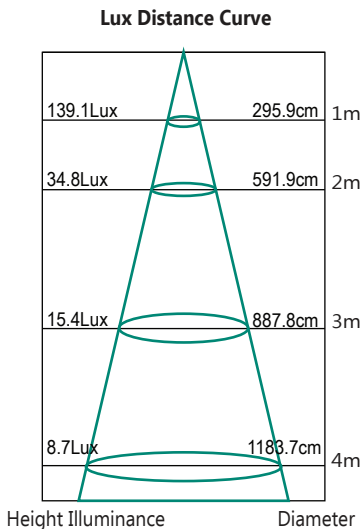

Lunar

Lunar 18W 5000K

The Lunar oyster 18W lamp is designed to fit flush to a ceiling or wall utilising the custom built mounting system included. With a 40mm super slim profile, the Lunar produces exceptional light coverage. Super easy installation make the Lunar the perfect addition to any study or work-room, providing incredible light coverage, without shadows.

TECHNICAL INFORMATION

Power: 18W
CCT: 5000K (Cool White)
Lumens: 1345 lm
Beam Angle: 160°
Hole Cut Out: N/A
Size (mm): 200mm x 40mm
CRI: ≥85

DIAGRAMS

MLLO5018WD

MLLO5018BD