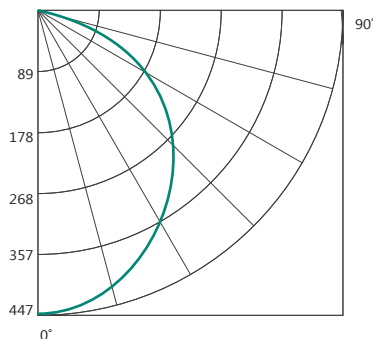

TECHNICAL INFORMATION

Power: 18W
CCT: 3000K (Warm White)
Lumens: 1300lm
Beam Angle: 160°
Hole Cut Out: N/A
Size (mm): 200mm x 40mm
CRI: ≥85

DIAGRAMS

Lux Distance Curve

Light Distribution Curve (Unit: cd)

MLLO3018BD