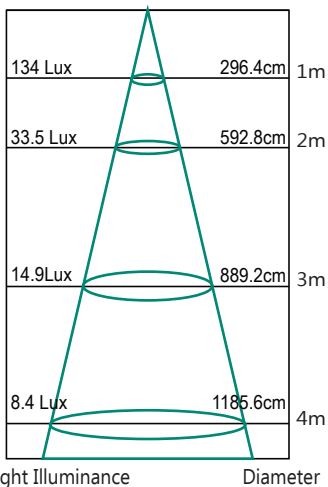

Lunar LED

Lunar 18W 3000K

The Lunar oyster 18W lamp is designed to fit flush to a ceiling or wall utilising the custom built mounting system included. With a 40mm super slim profile, the Lunar produces exceptional light coverage. Super easy installation make the Lunar the perfect addition to any study or work-room, providing incredible light coverage, without shadows.

TECHNICAL INFORMATION

Power: 18W
CCT: 3000K (Warm White)
Lumens: 1300lm
Beam Angle: 160°
Hole Cut Out: N/A
Size (mm): 200mm x 40mm
CRI: ≥85

DIAGRAMS

Lux Distance Curve

Light Distribution Curve (Unit: cd)

MLLO3018BD