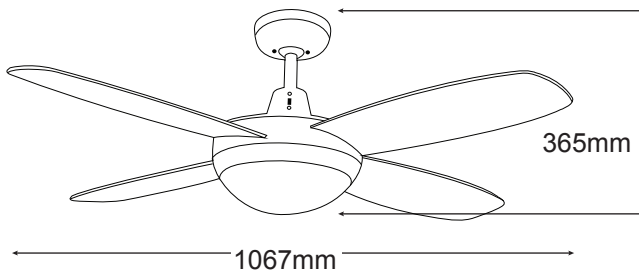

FEATURES

- /// Full 3 year In Home warranty
- /// Premium grade computer aligned bearings
- /// Anti rust die cast aluminium body
- /// 3 speed wall control with light switch
- /// Twin E27 energy efficient CFL or LED lamps
- /// Energy saving CFL and LED globe compatible
- /// Fully reversible for summer & winter
- /// Powerful and efficient 69W motor
- /// Electronically factory balanced blades
- /// Sealed solid plywood blades
- /// Remote control adaptable
- /// 1067mm (42") blade diameter
- /// Hangsure angle canopy
- /// 12.5 degree blade pitch

DLS1044W

DLS1044M

DLS1044B

DIAGRAMS

2 x E27 Light

	FORWARD/REVERSE			WALL CONTROL	LUMINOUS FLUX	MAX AIR FLOW
	High	Medium	Low			
RPM	249/252	191	131	3 Speed 2 + 3 5µF / 300V	Up to 1900 lm	TBA
CURRENT	0.24A	0.18A	0.13A			
POWER	60W	27W	14W/13.6W			