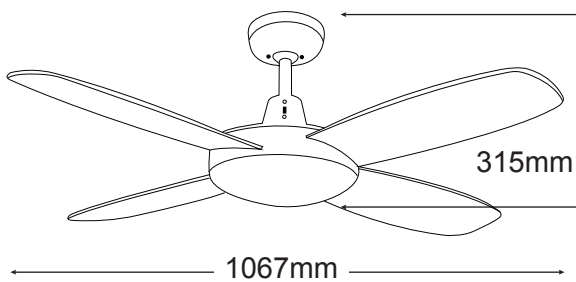

LIFESTYLE

Lifestyle Mini

The Lifestyle Mini is a smaller version (42") of the popular Lifestyle. It is simple yet elegant and extremely functional, made from a full die cast aluminium housing, the simplicity of the fan does not sacrifice its performance or reliability. The fan comes in simplistic White finish, a modern Brushed Aluminium finish, or a stylish Matt Black finish.

FEATURES

- /// Full 3 year In Home warranty
- /// Premium grade computer aligned bearings
- /// Anti rust die cast aluminium body
- /// 3 speed wall control with light switch
- /// Fully reversible for summer & winter
- /// Powerful and efficient 69W motor
- /// Electronically factory balanced blades
- /// Sealed solid plywood blades
- /// Remote control adaptable
- /// 1067mm (42") blade diameter
- /// Hangsure angle canopy
- /// 12.5 degree blade pitch

DLS104B

DLS104W

DLS104M

DIAGRAMS

	FORWARD/REVERSE			WALL CONTROL	LUMINOUS FLUX	MAX AIR FLOW
	High	Medium	Low			
RPM	249/252	191	131	3 Speed 2 + 3 5µF / 300V	N/A	TBA
CURRENT	0.24A	0.18A	0.13A			
POWER	60W	27W	14W/13.6W			