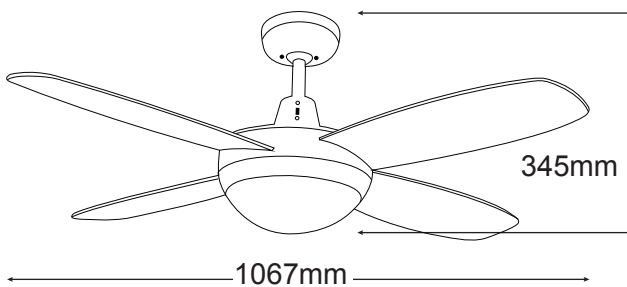

DIAGRAMS

	FORWARD/REVERSE			WALL CONTROL	LUMINOUS FLUX	MAX AIR FLOW
	High	Medium	Low			
RPM	249/252	191	90	3 Speed 2 + 3 5µF / 300V	Up to 1800 lm	TBA
CURRENT	0.24A	0.18A	0.13A			
POWER	60W	27W	14W/13.6W