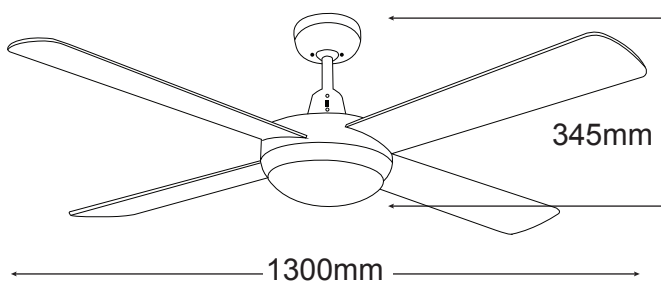

DIAGRAMS

	FORWARD/REVERSE			WALL CONTROL	LUMINOUS FLUX	MAX AIR FLOW
	High	Medium	Low			
RPM	195	131	90	3 Speed 2 + 3 5µF / 300V	N/A	226m³ min-1
CURRENT	0.293A	0.2A	0.138A			
POWER	69W	30W	14.6W