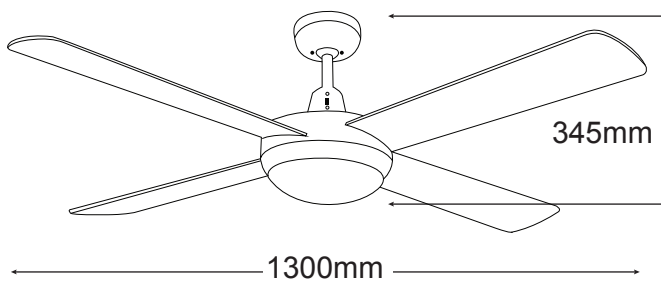

DIAGRAMS

	FORWARD/REVERSE			WALL CONTROL	LUMINOUS FLUX	MAX AIR FLOW
	High	Medium	Low			
RPM	195	131	90	3 Speed 2 + 3 5µF / 300V	N/A	226m³ min-1
CURRENT	0.293A	0.2A	0.138A			
POWER	69W	30W	14.6W