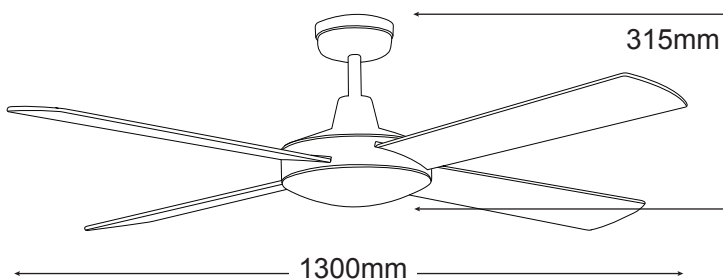

DIAGRAMS

	FORWARD/REVERSE			WALL CONTROL	LUMINOUS FLUX	MAX AIR FLOW
	High	Medium	Low			
RPM	195	131	90	3 Speed 2 + 3 5µF / 300V	N/A	226m³ min⁻¹
CURRENT	0.293A	0.2A	0.138A			
POWER	69W	30W	14.6W