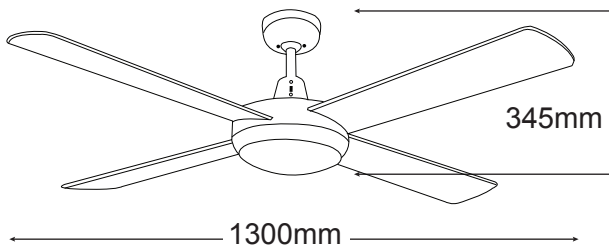

DIAGRAMS

	FORWARD/REVERSE			WALL CONTROL	LUMINOUS FLUX	MAX AIR FLOW
	High	Medium	Low			
RPM	195/198	131	90	3 Speed 2 + 3 5µF / 300V	1800 lm	226m³ min-1
CURRENT	0.293A/ 0.279A	0.2A	0.138A			
POWER	69W	30W	14.6W