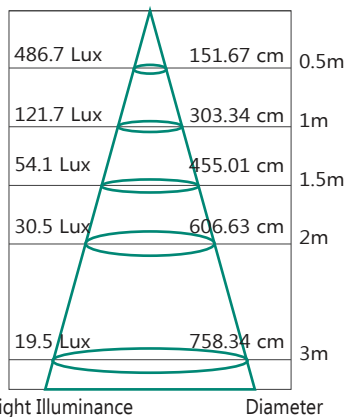

TECHNICAL INFORMATION

Power: 10W
CCT: 3000K (Warm White)
Lumens: 720lm
Beam Angle: 120°
Hole Cut Out: 90mm
Size (mm): 100mm x 40mm
CRI: ≥80

MLIR3012BD

MLIR3012WD

DIAGRAMS

Lux Distance Curve

Light Distribution Curve (Unit: cd)