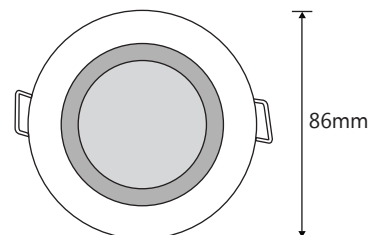

Genesis Mini 3000K

The Genesis Mini LED down light is a beautiful and small footprint addition to any household, with incredible LED light output for its size. The Genesis Mini has incredible durability and a wonderfully modern design, with the added benefit of a recessed lip to reduce glare. The compact design of the Genesis, paired with the die-cast aluminium heat sink allow the unit to abut insulation, keeping the air in your house in the living spaces, not in your ceiling.

TECHNICAL INFORMATION

Power: 8W
CCT: 3000K (Warm White)
Lumens: 600lm
Beam Angle: 100°
Hole Cut Out: 70mm
Size (mm): 86mm x 38mm
CRI: ≥80

MLGM3010BD

MLGM3010WD

DIAGRAMS

Lux Distance Curve

Light Distribution Curve (Unit: cd)

Height Illuminance Diameter