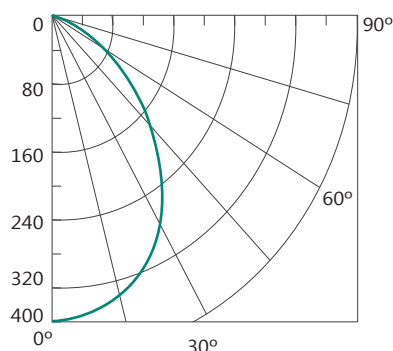

TECHNICAL INFORMATION

Power: 8W
CCT: 3000K (Warm White)
Lumens: 600lm
Beam Angle: 100°
Hole Cut Out: 70mm
Size (mm): 86mm x 38mm
CRI: ≥80

MLGM3010BD

MLGM3010WD

DIAGRAMS

Lux Distance Curve

Light Distribution Curve (Unit: cd)

Height Illuminance Diameter