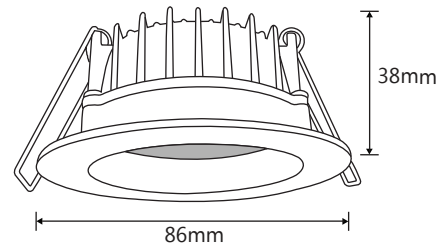

Genesis Mini 3000K

The Genesis Mini LED down light is a beautiful and small footprint addition to any household, with incredible LED light output for its size. The Genesis Mini has incredible durability and a wonderfully modern design, with the added benefit of a recessed lip to reduce glare. The compact design of the Genesis, paired with the die-cast aluminium heat sink allow the unit to abut insulation, keeping the air in your house in the living spaces, not in your ceiling.

TECHNICAL INFORMATION

Power: 8W
CCT: 3000K (Warm White)
Lumens: 600lm
Beam Angle: 100°
Hole Cut Out: 70mm
Size (mm): 86mm x 38mm
CRI: ≥80

MLGM3010BD

MLGM3010WD

DIAGRAMS

Lux Distance Curve

Light Distribution Curve (Unit: cd)

Height Illuminance Diameter