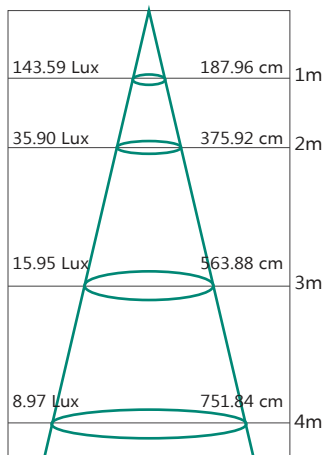

TECHNICAL INFORMATION

Power: 8W
CCT: 3000K (Warm White)
Lumens: 600lm
Beam Angle: 100°
Hole Cut Out: 70mm
Size (mm): 86mm x 38mm
CRI: ≥80

MLGM3010BD

MLGM3010WD

DIAGRAMS

Lux Distance Curve

Light Distribution Curve (Unit: cd)

Height Illuminance Diameter