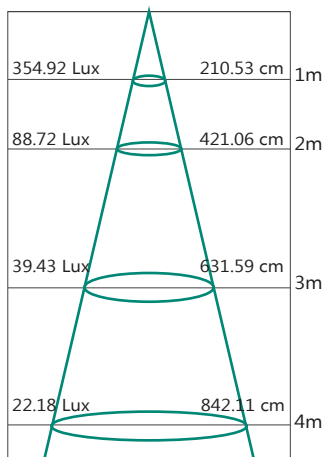

TECHNICAL INFORMATION

Power: 12W
CCT: 3000K (Warm White)
Lumens: 860 lm
Beam Angle: 100°
Hole Cut Out: 90mm
Size (mm): 110mm x 40.5mm
CRI: ≥80

MLGG3010BD

MLGG3010WD

DIAGRAMS

Lux Distance Curve

Light Distribution Curve (Unit: cd)