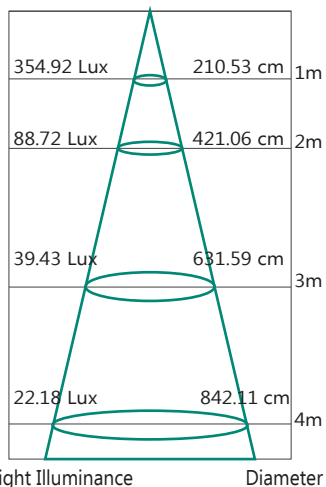

TECHNICAL INFORMATION

Power: 12W
CCT: 3000K (Warm White)
Lumens: 860 lm
Beam Angle: 100°
Hole Cut Out: 90mm
Size (mm): 110mm x 38mm
CRI: ≥80

MLGD3010BD

MLGD3010WD

DIAGRAMS

Lux Distance Curve

Light Distribution Curve (Unit: cd)