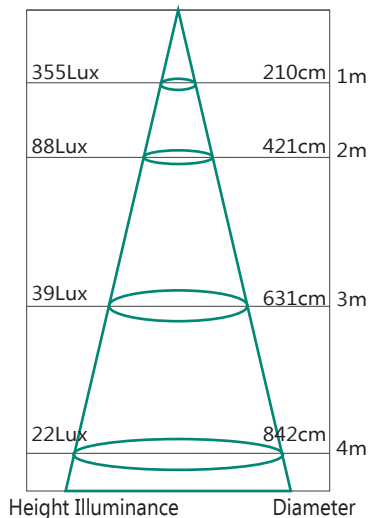

TECHNICAL INFORMATION

Power: 12W
CCT: 5000K (Cool White)
Lumens: 1070 lm
Beam Angle: 180°
Hole Cut Out: N/A
Size (mm): 83 x 30
CRI: ≥83

MBIR5000D

DIAGRAMS

Lux Distance Curve

Light Distribution Curve (Unit: cd)