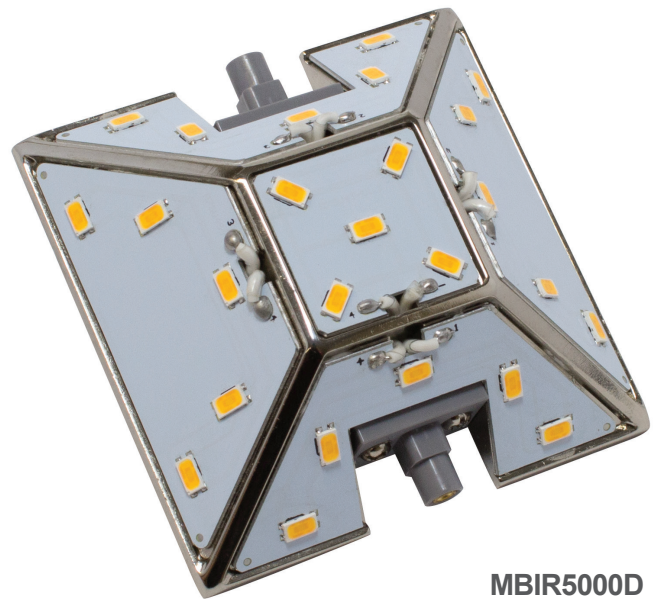

LED Globes

BOSS Inca 5000K

The Boss Inca is designed to fit into the super popular Martec Lifestyle 100W by adding the ultra-efficiency of a SMD LED. The Inca is super slim as to fit into smaller spaces, while still producing 970 lumens for only 12W. Switch from energy guzzling halogen lamps into this LED green machine today!

FEATURES

- /// 3 year replacement warranty
- /// Aluminium constructed advanced heat sink diffusion
- /// Dimmable LED light module - Reduces to 10% using Martec MTD300VA Trailing Edge Dimmer
- /// Ultra-efficient SMD LED technology
- /// 35,000 hour average lamp life
- /// Designed to fit standard 78mm R7S halogen globe fittings
- /// Super-slim design

TECHNICAL INFORMATION

Power: 12W
CCT: 5000K (Cool White)
Lumens: 1070 lm
Beam Angle: 180°
Hole Cut Out: N/A
Size (mm): 83 x 30
CRI: ≥83

MBIR5000D

DIAGRAMS

Lux Distance Curve

Light Distribution Curve (Unit: cd)