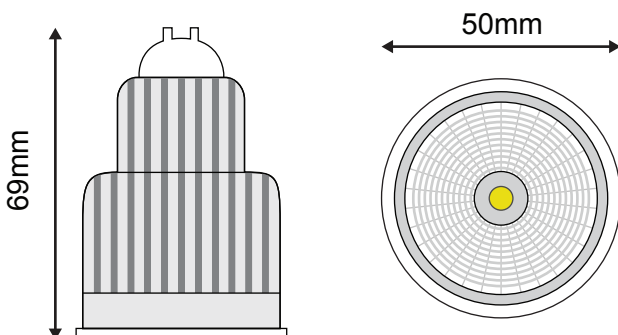

LED Globes

BOSS GU10 Mini 5000K

The Boss Mini GU10 LED globe is suitable for most general purpose lighting environments and replaces existing 50W halogen globes in down light frames. Replacing the globes is easy, as it only requires swapping out existing globes as you would with a standard halogen. The COB LED design makes the Boss Mini GU10 look identical to 50W halogen globes, seamlessly integrating throughout your household. The Boss Mini GU10 is also a replacement globe for the Tetra Light and Gyro Light series of exhaust fans.

FEATURES

- /// 3 year replacement warranty
- /// Advanced heat sink diffusion
- /// Advanced optic lens technology
- /// Non dimmable
- /// Long life energy saving LED technology
- /// Replace existing halogen dichroic lamps
- /// Suitable for use on most popular electronic transformers
- /// No expensive rewiring required
- /// Save 80% more on your electrical bill compared to 50W Halogen globes
- /// Replaceable globe for Martec Exhaust Fans: Tetra Light and Gyro Light Series'

TECHNICAL INFORMATION

Power: 5W
CCT: 5000K (Cool White)
Lumens: 460 lm
Beam Angle: 60°
Size (mm): 50 x 69
CRI: ≥85 / ≥80

DIAGRAMS