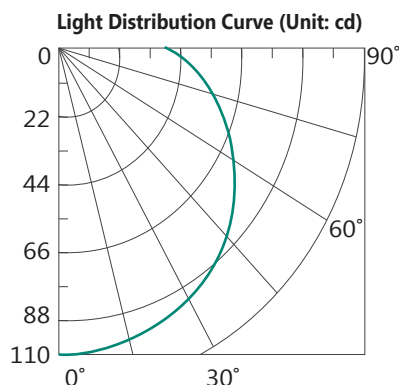

LED Globes

Boss GLS 5000K ES Dimmable and Non Dimmable

The Boss GLS E27 globe features Martec's powerful SMD LED technology in a simple design which mirrors the look and feel of standard halogen globes currently found in your household! The Boss GLS E27 is powerful, efficient, and affordable, while also seamlessly integrating into existing lamps and fixtures throughout your house. Saving money has never been this easy!

TECHNICAL INFORMATION

Power: 8W
CCT: 5000K (Cool White)
Lumens: 600lm
Beam Angle: 180°
Hole Cut Out: N/A
Size (mm): 60 x 106
CRI: ≥80

DIAGRAMS

MBGL508ES (Non-Dimmable)
MBGL508ESD (Dimmable)