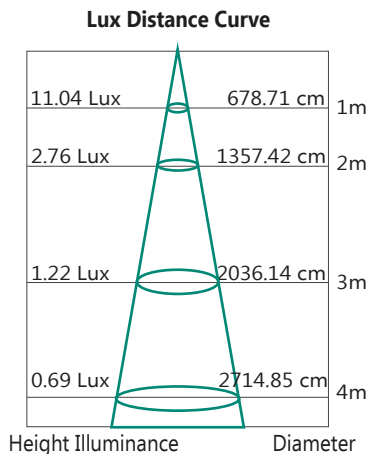

LED Globes

Boss GLS 5000K ES Dimmable and Non Dimmable

The Boss GLS E27 globe features Martec's powerful SMD LED technology in a simple design which mirrors the look and feel of standard halogen globes currently found in your household! The Boss GLS E27 is powerful, efficient, and affordable, while also seamlessly integrating into existing lamps and fixtures throughout your house. Saving money has never been this easy!

TECHNICAL INFORMATION

Power: 8W
CCT: 5000K (Cool White)
Lumens: 600lm
Beam Angle: 180°
Hole Cut Out: N/A
Size (mm): 60 x 106
CRI: ≥80

DIAGRAMS

MBGL508ES (Non-Dimmable)
MBGL508ESD (Dimmable)