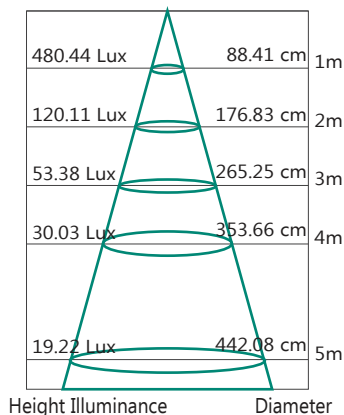

### TECHNICAL INFORMATION

**Power:** 8W  
**CCT:** 3000K (Warm White)  
**Lumens:** 550lm  
**Beam Angle:** 60°  
**Hole Cut Out:** N/A  
**Size (mm):** 50 x 83  
**CRI:** ≥83

MBMR3060

### DIAGRAMS

Lux Distance Curve

Light Distribution Curve (Unit: cd)