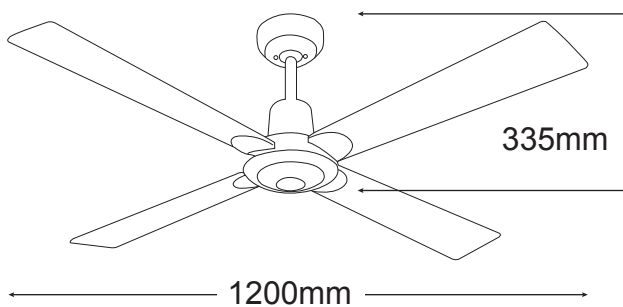

DIAGRAMS

	FORWARD/REVERSE			WALL CONTROL	LUMINOUS FLUX	MAX AIR FLOW
	High	Medium	Low			
RPM	228/223	190/185	142/138	3 Speed 2 + 3 5µF / 300V	N/A	TBA
CURRENT	0.26A	0.19A	0.13A			
POWER	60W	35W	19W