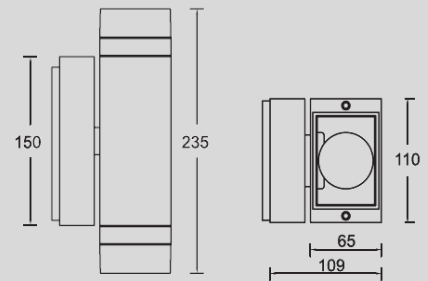

Specification: W:91/EXT:110/H:255

Product size: CLASS II, IP44,220-240V~50Hz

Approval: GS/CE approval

Unit box (CM): 11.5*11.5*24.5

Net weight (kg): 13.2

Gross weight (kg): 14.7

Technical data:

Item no.	IP Class	Light Source	Light Class	Volt	Watt	LED qty	LED type	LED color	LM flux
6050	IP44	LED	CLASS II	220-240V	2*Max. 3*1W	6pcs	CREE XPE	4100K	lm