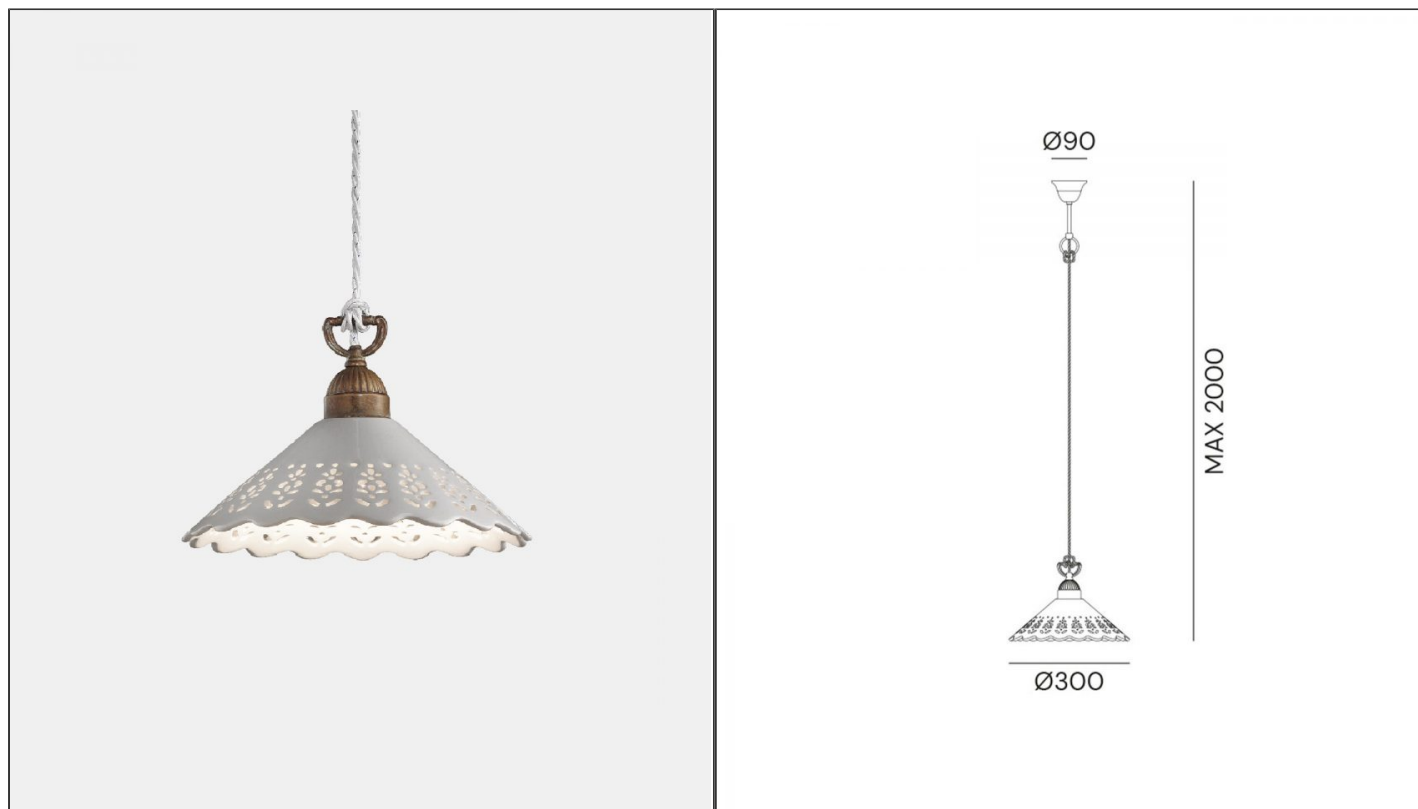

Fiori di Pizzo Pendant Light - Medium

IL.065.08.OC

PRODUCT DETAILS

| | |
|---------------------|-----------------|
| Dimensions | 30 × 20 cm |
| Application | Interior |
| Material | Brass, Ceramic |
| Finish | Pre Aged, White |
| Drop (cm) | Max 200 |
| Lamp | E27 Max 46W |
| Availability | Upon Request |