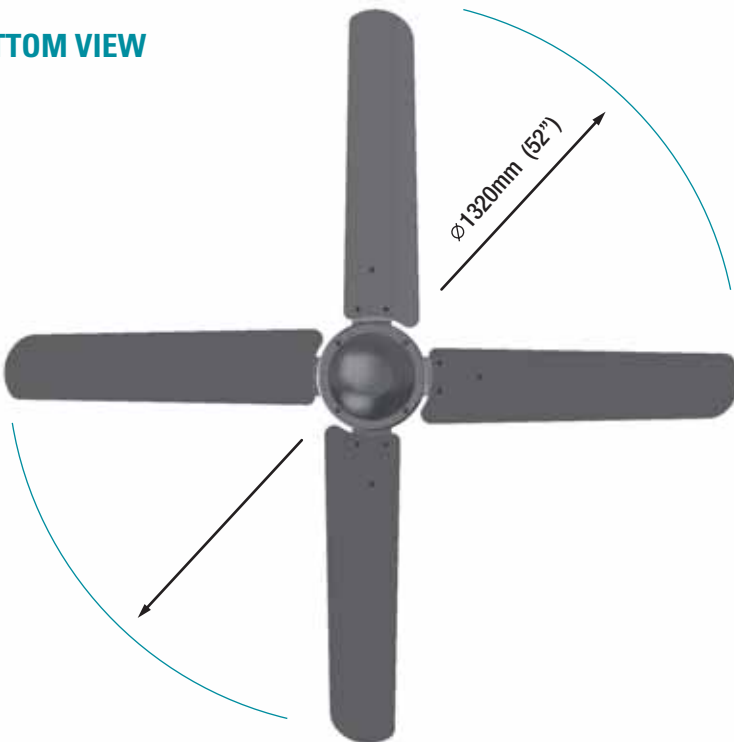

ACCESSORY LIGHTS

Available in 2 types of circular 'Lens' style light fittings with a choice of:

- Halogen 78mm Linear Lamp
- 2 x E27 Lamp Holders
- 1 x 14w GX53M Fluorescent (liquid mercury free)
- 32w Fluorescent available soon