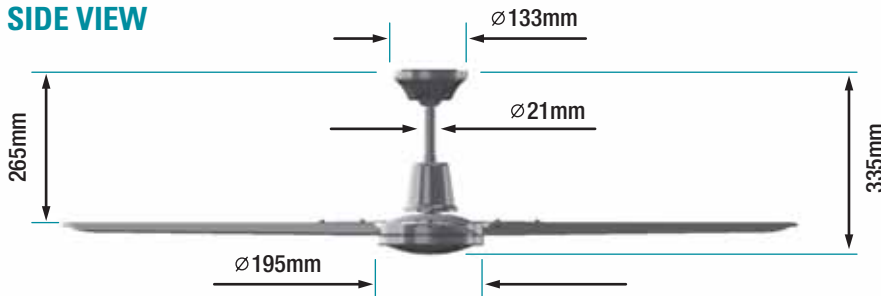

SPECIFICATIONS SUBJECT TO CHANGE - REFER TO www.hunterpacific.com.au FOR FULL PRODUCT SPECIFICATIONS

SIDE VIEW