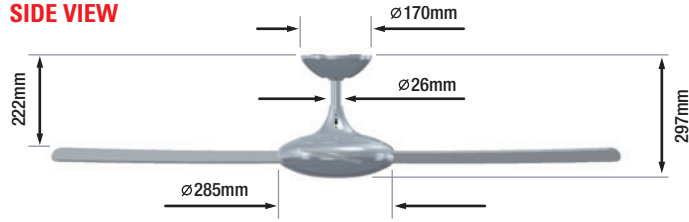

ICON

CONCEPT 2

SIDE VIEW

BOTTOM VIEW

SIDE VIEW

BOTTOM VIEW

Product Features:

- Die-Cast Aluminium Body and Canopy
- Reversible Air Flow for Summer or Winter Use
- Remote Adaptable
(ACCESSORY REMOTE CONTROL SYSTEM AVAILABLE)
- Light Adaptable
- Suitable for Raked Ceilings up to 28°
- Suitable for Installation Indoors & Indoor Coastal Areas
- 3 Speed Switch Designed to fit most Australian Wall Plates
- 2 Year 'In-Home' Warranty + additional 3 Year Motor Parts Warranty
- 5 different timber blade colours with gloss UV coating
- Suitable for use with Building Automation Systems (BMS)*
* DO NOT USE DIMMER-TYPE MODULES
- Fan and Light must be Installed & Serviced by Qualified Persons
- Eco-Friendly, low Power Consumption Product