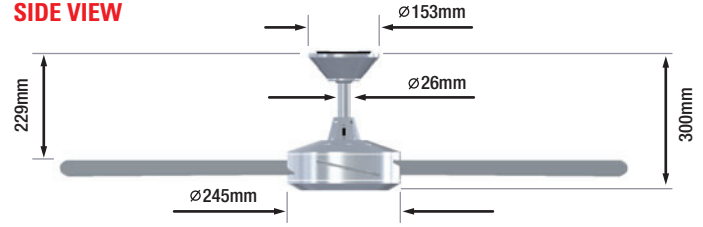

ICON

CONCEPT 2

SIDE VIEW

BOTTOM VIEW

SIDE VIEW

BOTTOM VIEW

Product Features:

- Die-Cast Aluminium Body and Canopy
- Reversible Air Flow for Summer or Winter Use
- Remote Adaptable
(ACCESSORY REMOTE CONTROL SYSTEM AVAILABLE)
- Light Adaptable
- Suitable for Raked Ceilings up to 28°
- Suitable for Installation Indoors & Indoor Coastal Areas
- 3 Speed Switch Designed to fit most Australian Wall Plates
- 2 Year 'In-Home' Warranty + additional 3 Year Motor Parts Warranty
- 5 different timber blade colours with gloss UV coating
- Suitable for use with Building Automation Systems (BMS)*
* DO NOT USE DIMMER-TYPE MODULES
- Fan and Light must be Installed & Serviced by Qualified Persons
- Eco-Friendly, low Power Consumption Product