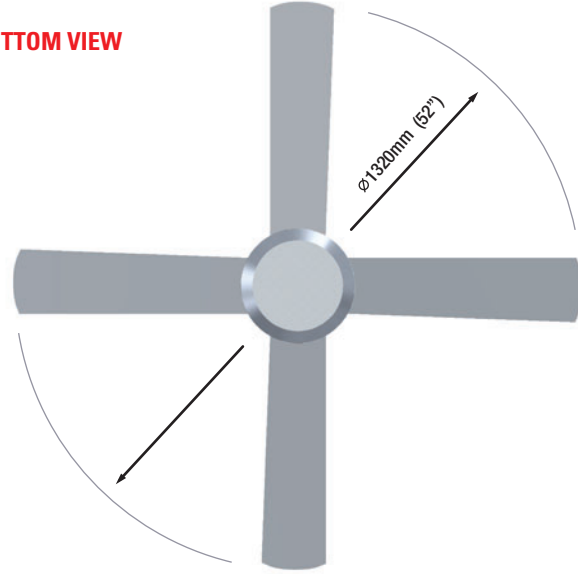

ICON

CONCEPT 2

SIDE VIEW

BOTTOM VIEW

SIDE VIEW

BOTTOM VIEW

Product Features:

- Die-Cast Aluminium Body and Canopy
- Reversible Air Flow for Summer or Winter Use
- Remote Adaptable
(ACCESSORY REMOTE CONTROL SYSTEM AVAILABLE)
- Light Adaptable
- Suitable for Raked Ceilings up to 28°
- Suitable for Installation Indoors & Indoor Coastal Areas
- 3 Speed Switch Designed to fit most Australian Wall Plates
- 2 Year 'In-Home' Warranty + additional 3 Year Motor Parts Warranty
- 5 different timber blade colours with gloss UV coating
- Suitable for use with Building Automation Systems (BMS)*
* DO NOT USE DIMMER-TYPE MODULES
- Fan and Light must be Installed & Serviced by Qualified Persons
- Eco-Friendly, low Power Consumption Product