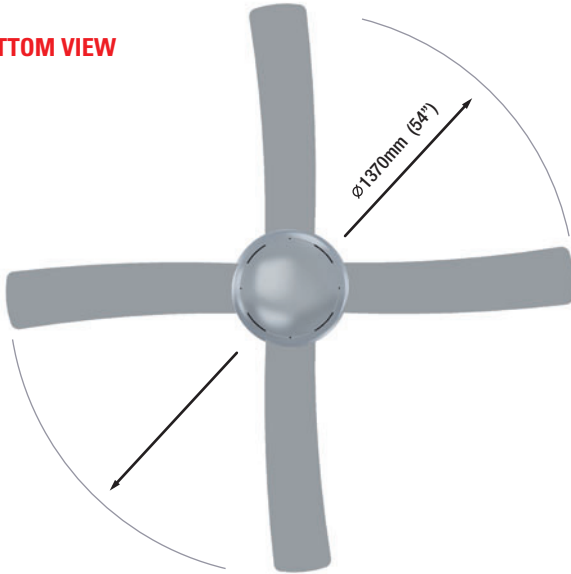

ICON

CONCEPT 2

SIDE VIEW

BOTTOM VIEW

SIDE VIEW

BOTTOM VIEW

Product Features:

- Die-Cast Aluminium Body and Canopy
- Reversible Air Flow for Summer or Winter Use
- Remote Adaptable
(ACCESSORY REMOTE CONTROL SYSTEM AVAILABLE)
- Light Adaptable
- Suitable for Raked Ceilings up to 28°
- Suitable for Installation Indoors & Indoor Coastal Areas
- 3 Speed Switch Designed to fit most Australian Wall Plates
- 2 Year 'In-Home' Warranty + additional 3 Year Motor Parts Warranty
- 5 different timber blade colours with gloss UV coating
- Suitable for use with Building Automation Systems (BMS)*
* DO NOT USE DIMMER-TYPE MODULES
- Fan and Light must be Installed & Serviced by Qualified Persons
- Eco-Friendly, low Power Consumption Product