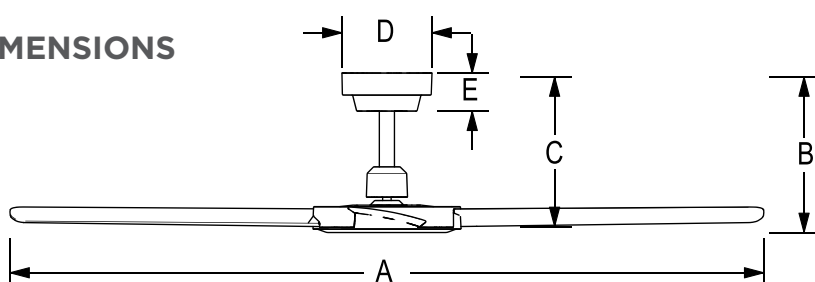

Blades: 132cm (52")
 Materials: ABS polymer UV stabilised
 Blade Pitch: 12°

Weight Including Packaging:

Complete fan: 8.2kg

Packaging Dimensions (cm):

Complete Fan: 61.5L x 29W x 31.5H

AIRFLOW	Speed 1	Speed 2	Speed 3	Speed 4	Speed 5	Speed 6	Speed 7	Speed 8	Speed 9
RPMS	79	93	150	159	174	189	199	209	214
WATTS	2.7	3.8	9.6	12.5	15.4	17.6	21.1	22.5	25.3
AIRFLOW (CMH)	4953	5943	9734	11001	11987	12254	13954	14038	15101

* CMH = Cubic Meters per Hour

DIMENSIONS

A	1320mm
B	289mm
C	282mm
D	159mm
E	68mm