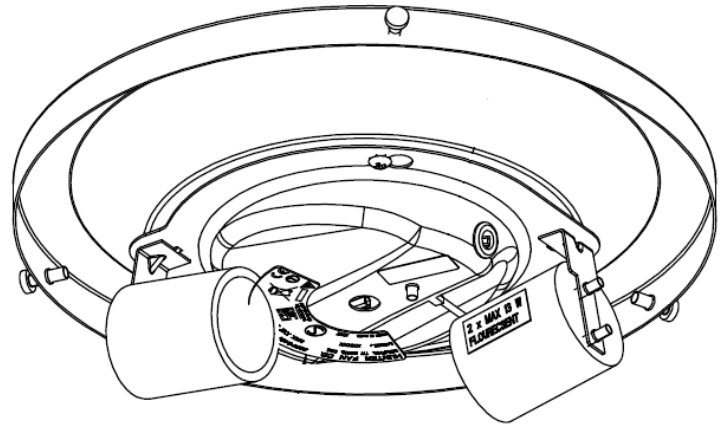

Metro Light Kit™

Metro light kit is perfectly suited to the Hunter Metro ceiling fan. The formed opal matt glass blends with the motor to form a beautiful fan with light combination. With 2 x E27 lampholders, the Metro light kit can be used with energy efficient CFL light globes, or energy saving halogen globe options.

24147: Metro White Light Kit (to suit 24218)

24148: Metro Brushed Nickel Light Kit (to suit 24211)

Metro Light Kit™

The Metro light kit replaces the bottom plate of a Metro ceiling fan, and screws directly to the motor.

When fitted to a Hunter Metro ceiling fan, this light kit will add 123mm to the overall dimensions.