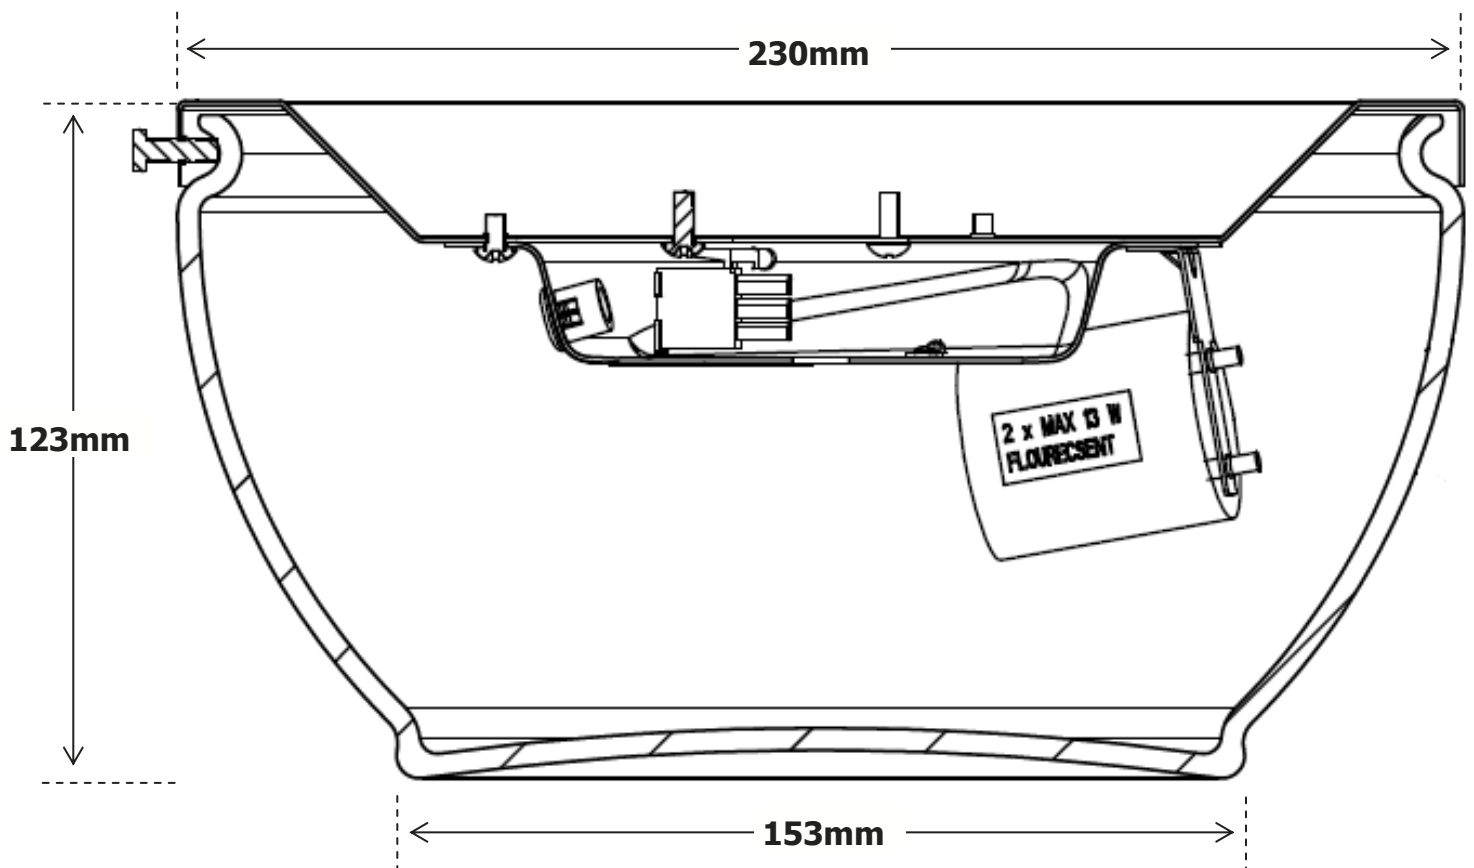

Metro Light Kit™

Metro light kit is perfectly suited to the Hunter Metro ceiling fan. The formed opal matt glass blends with the motor to form a beautiful fan with light combination. With 2 x E27 lampholders, the Metro light kit can be used with energy efficient CFL light globes, or energy saving halogen globe options.

24147: Metro White Light Kit (to suit 24218)

24148: Metro Brushed Nickel Light Kit (to suit 24211)

Metro Light Kit™

The Metro light kit replaces the bottom plate of a Metro ceiling fan, and screws directly to the motor.

When fitted to a Hunter Metro ceiling fan, this light kit will add 123mm to the overall dimensions.