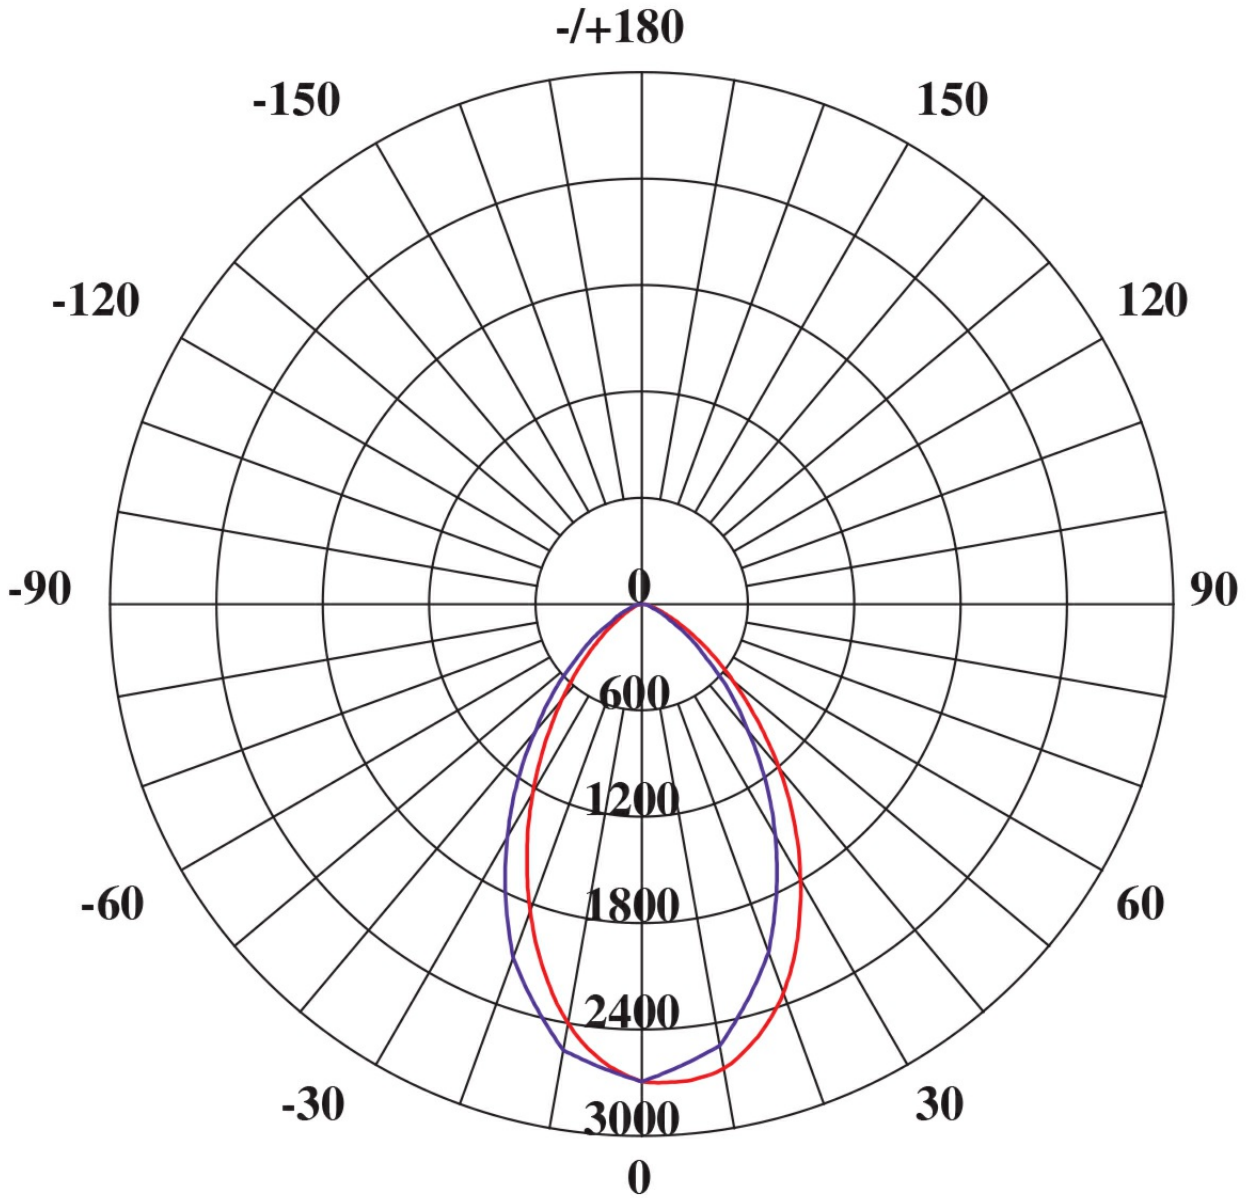

### Design Specifications

- Durable die-cast aluminium body profile, with white trim
- Dual power selection 25W/36W and selectable colour temperature via an integral DIP switch
- Textured glass diffuser
- High efficiency SMD LED chips, 60 degree reflector system
- Constant current non-dimmable LED driver with flex and plug

### Technical Specification

Model No.	Description	Input Voltage (V/AC)	Multiple Wattage	Lumens (lm)	CCT (K)	Beam Angle (°)
S954TC/WH/DP	LED SHOP LIGHT 25/36W TC/DP	240	25/36	3900/4200/4000	3000/4000/5700	60

## Dimensions

S9545

## Photometric Data

S9545 38W CW

S9545 38W WW

S9545 38W DL