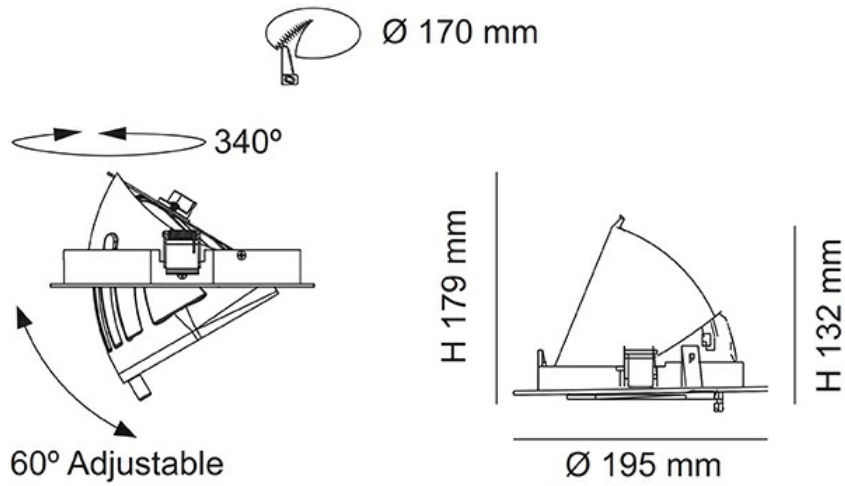

### Design Specifications

- Durable die-cast aluminium body profile, with white trim
- Dual power selection 25W/36W and selectable colour temperature via an integral DIP switch
- Textured glass diffuser
- High efficiency SMD LED chips, 60 degree reflector system
- Constant current non-dimmable LED driver with flex and plug

### Technical Specification

Model No.	Description	Input Voltage (V/AC)	Multiple Wattage	Lumens (lm)	CCT (K)	Beam Angle (°)
S954TC/WH/DP	LED SHOP LIGHT 25/36W TC/DP	240	25/36	3900/4200/4000	3000/4000/5700	60

Model No.	Dimmable	CRI	Body Colour	Dimensions (mm)
S954TC/WH/DP	OPTIONAL	80	WHITE	132(H)

Due to continued product and technology enhancements, data sourced from sal.net.au shall not form part of any contract and or technical performance guarantee unless expressly confirmed in writing by SAL at the time of order. Products are sold in accordance with [SAL Terms and Conditions of sale](#) and all images shown are for illustration purposes only and may vary from the actual colour or finish.

## Dimensions

S9545