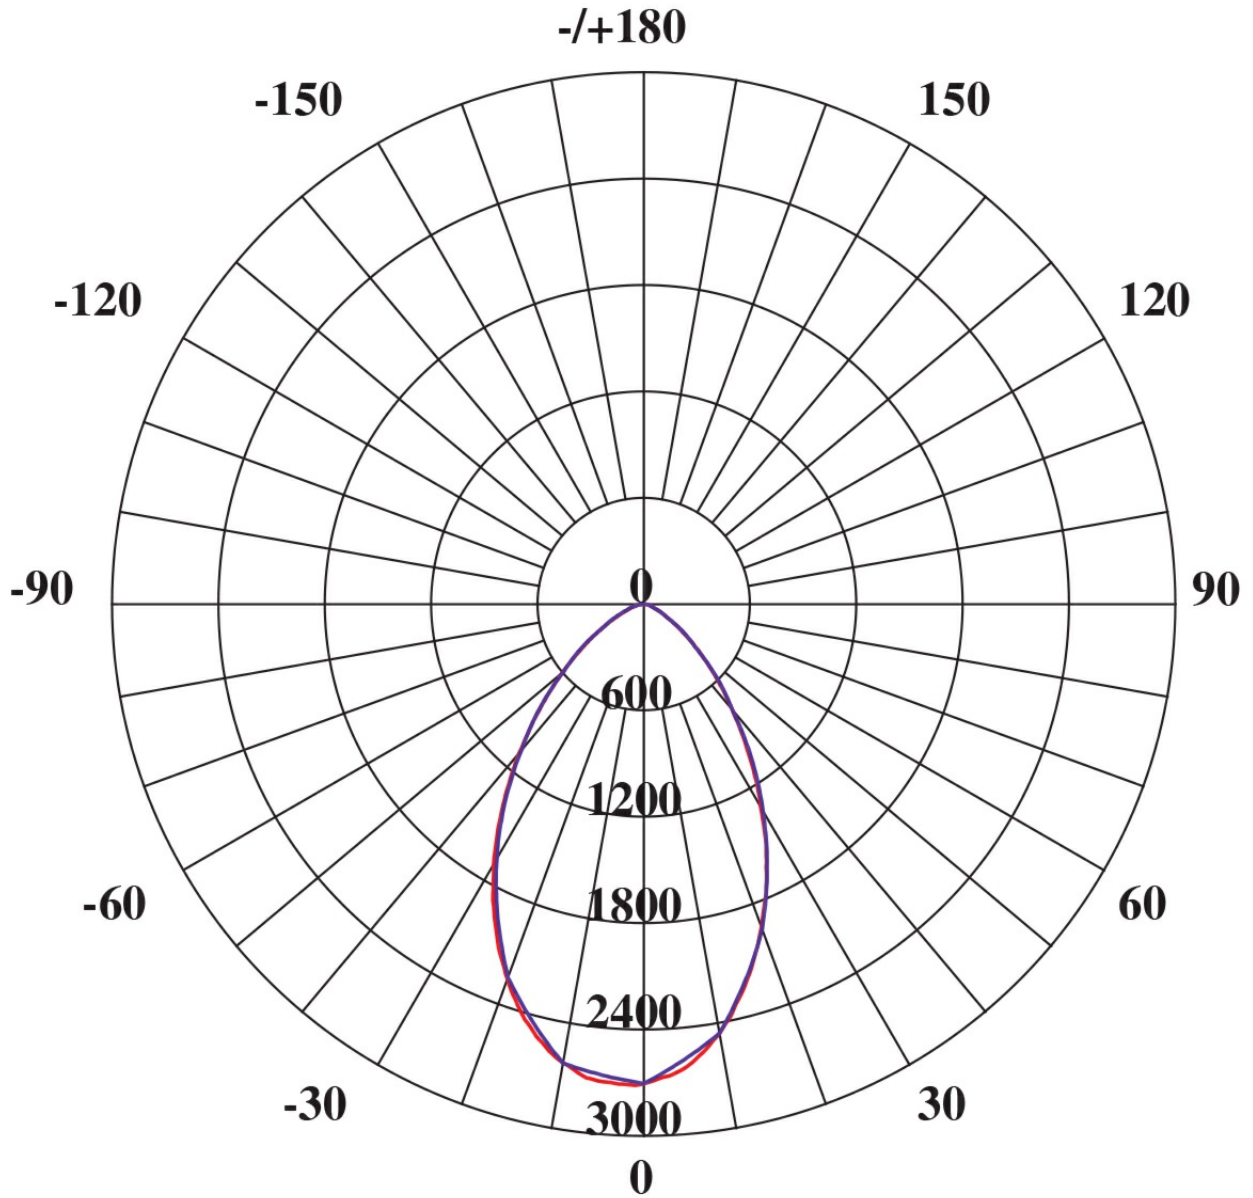

### Technical Specification

Model No.	Description	Input Voltage (V/AC)	Multiple Wattage	Lumens (lm)	CCT (K)	Beam Angle (°)
S954TC/WH/DP	LED SHOP LIGHT 25/36W TC/DP	240	25/36	3900/4200/4000	3000/4000/5700	60

Note: Lumens (lm) shown are at full power rating

## Dimensions

S9545

## Photometric Data

S9545 38W CW

S9545 38W WW

S9545 38W DL