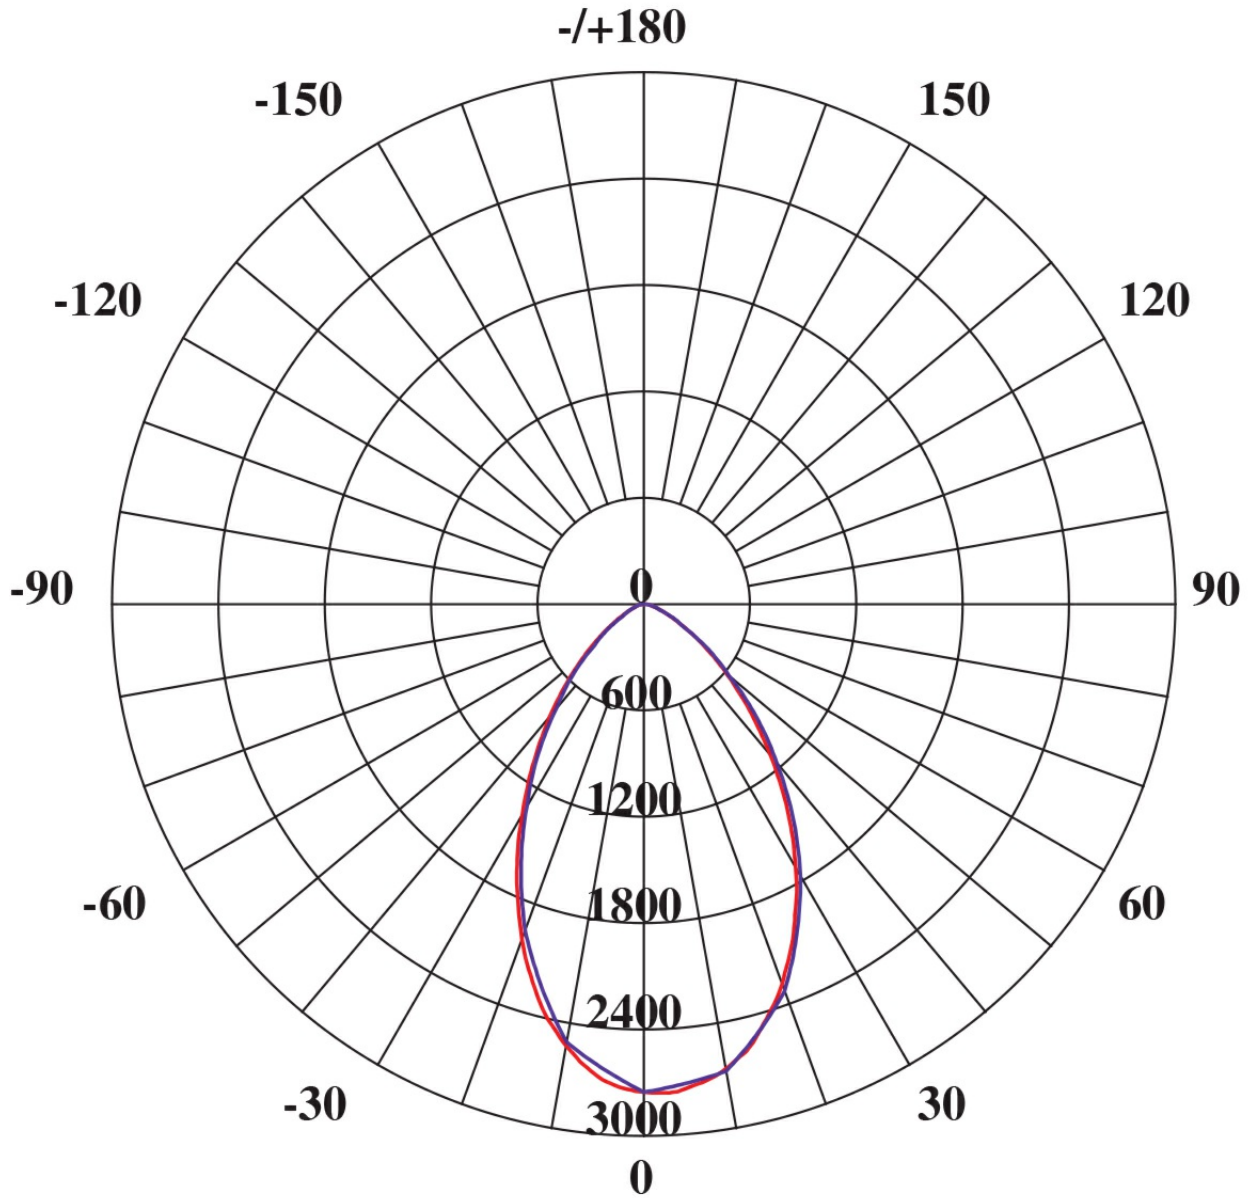

### Technical Specification

Model No.	Description	Input Voltage (V/AC)	Multiple Wattage	Lumens (lm)	CCT (K)	Beam Angle (°)
S954TC/WH/DP	LED SHOP LIGHT 25/36W TC/DP	240	25/36	3900/4200/4000	3000/4000/5700	60

Note: Lumens (lm) shown are at full power rating

## Dimensions

S9545

## Photometric Data

S9545 38W CW

S9545 38W WW

S9545 38W DL