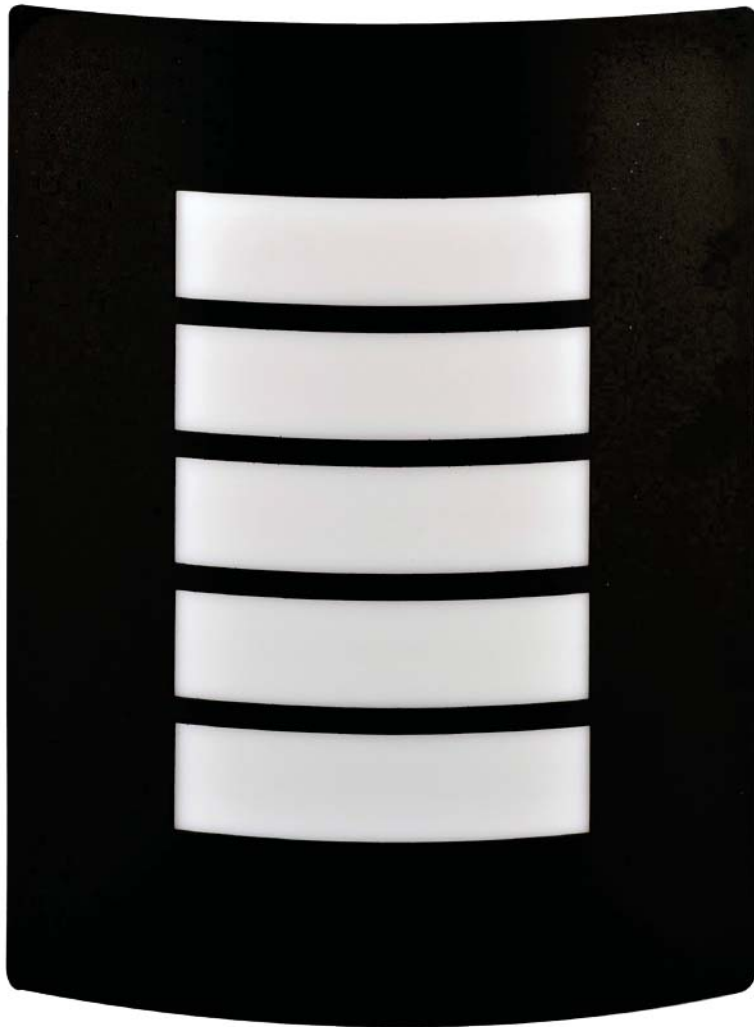

Black Mask Light

HV3624C **240v LED 3w**
HV3624W

Wall mask

Five slot face with opal diffuser

Stainless steel poly powder coated black

E27 240v 40w max

Cool white, 6000k, 240lm (HV3624C)

Warm white, 3000k, 220lm (HV3624W)

IP rating: IP44

Supplied with a replaceable
3w LED globe