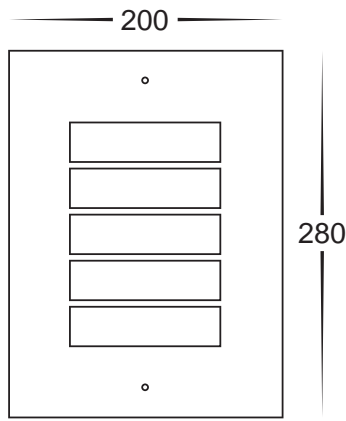

Black Mask Light

HV3624C **240v LED 3w**
HV3624W

Wall mask

Five slot face with opal diffuser

Stainless steel poly powder coated black

E27 240v 40w max

Cool white, 6000k, 240lm (HV3624C)

Warm white, 3000k, 220lm (HV3624W)

IP rating: IP44

Supplied with a replaceable
3w LED globe