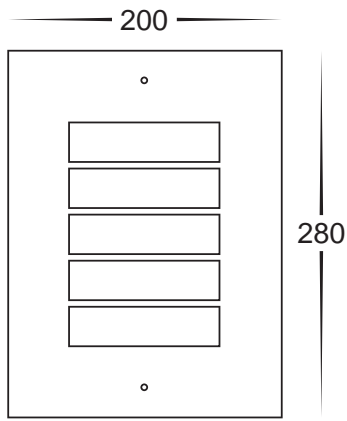

316 Stainless Steel Mask Light

HV3604C 240v LED 3w HV3604W

Wall mask

Five slot face with opal diffuser

Stainless steel 316 marine grade

E27 240v 40w max

Cool white, 6000k, 240lm (HV3604C)

Warm white, 3000k, 220lm (HV3604W)

IP rating: IP44

Supplied with a replaceable
3w LED globe