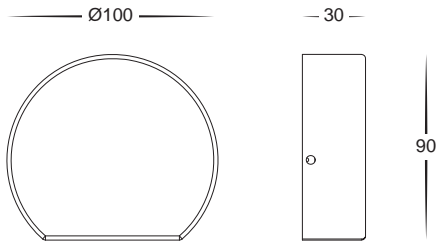

## HV3140W

- LED surface mounted wall light
- Aluminium poly powder coated dark grey
- Tempered glass
- 240v built-in 3w Cree LED
- Warm white, 3000k, 180lm
- IP rating: IP54