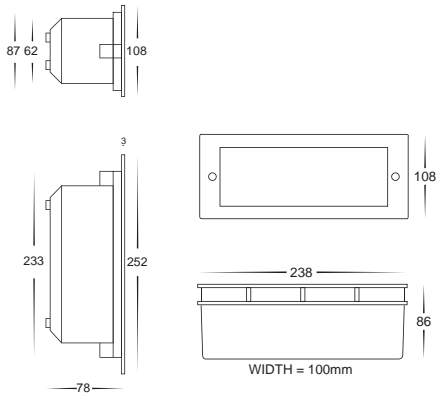

HV3003C 240v LED 6w
HV3003W

- Bricklight with an open face cover
- Stainless steel 316 marine grade cover
- Powder coated die cast aluminium body
- Frosted tempered glass
- Built-in 240v LED SMD 6w
- Cool white, 6000k, 320lm (HV3003C)
- Warm white, 3000k, 280lm (HV3003W)
- IP rating: IP44

HV3004C 240v LED 6w
HV3004W

- Bricklight with grill cover
- Stainless steel 316 marine grade cover
- Powder coated die cast aluminium body
- Frosted tempered glass
- Built-in 240v LED SMD 6w
- Cool white, 6000k, 320lm (HV3004C)
- Warm white, 3000k, 280lm (HV3004W)
- IP rating: IP44