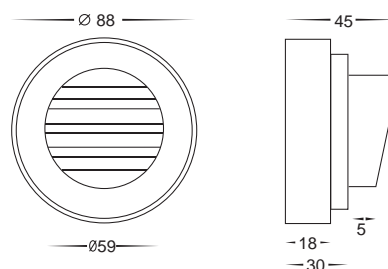

12v G4 20w max

IP rating: IP65

Havit compatible G4 LED globe HV9529

Supplied with a replaceable G4 halogen globe

**HV2955**

**12v G4**

Surface mounted steplight with grill

Full brass body

Antique brass finish

Frosted tempered glass

12v G4 20w max

IP rating: IP65

Havit compatible G4 LED globe HV9529