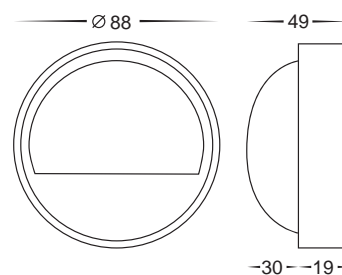

# Antique Brass Surface Mounted Steplights

Supplied with a replaceable G4 halogen globe

**HV2952**

**12v G4**

Surface mounted eyelid (steplight)

Full brass body

Antique brass finish

Frosted tempered glass

12v G4 20w max

IP rating: IP65

Havit compatible G4 LED globe HV9529

Supplied with a replaceable G4 halogen globe

**HV2955**

**12v G4**

Surface mounted steplight with grill

Full brass body