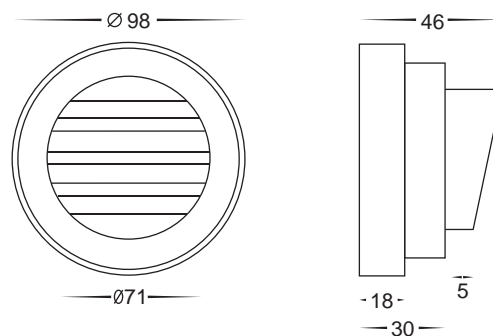

## HV2945

- Surface mounted steplight with grill
- Die cast aluminium poly powder coated silver
- Tempered glass
- 12v G4 20w max
- IP rating: IP65

*Supplied with a replaceable  
G4 halogen globe*

*Havit compatible G4 LED globe*